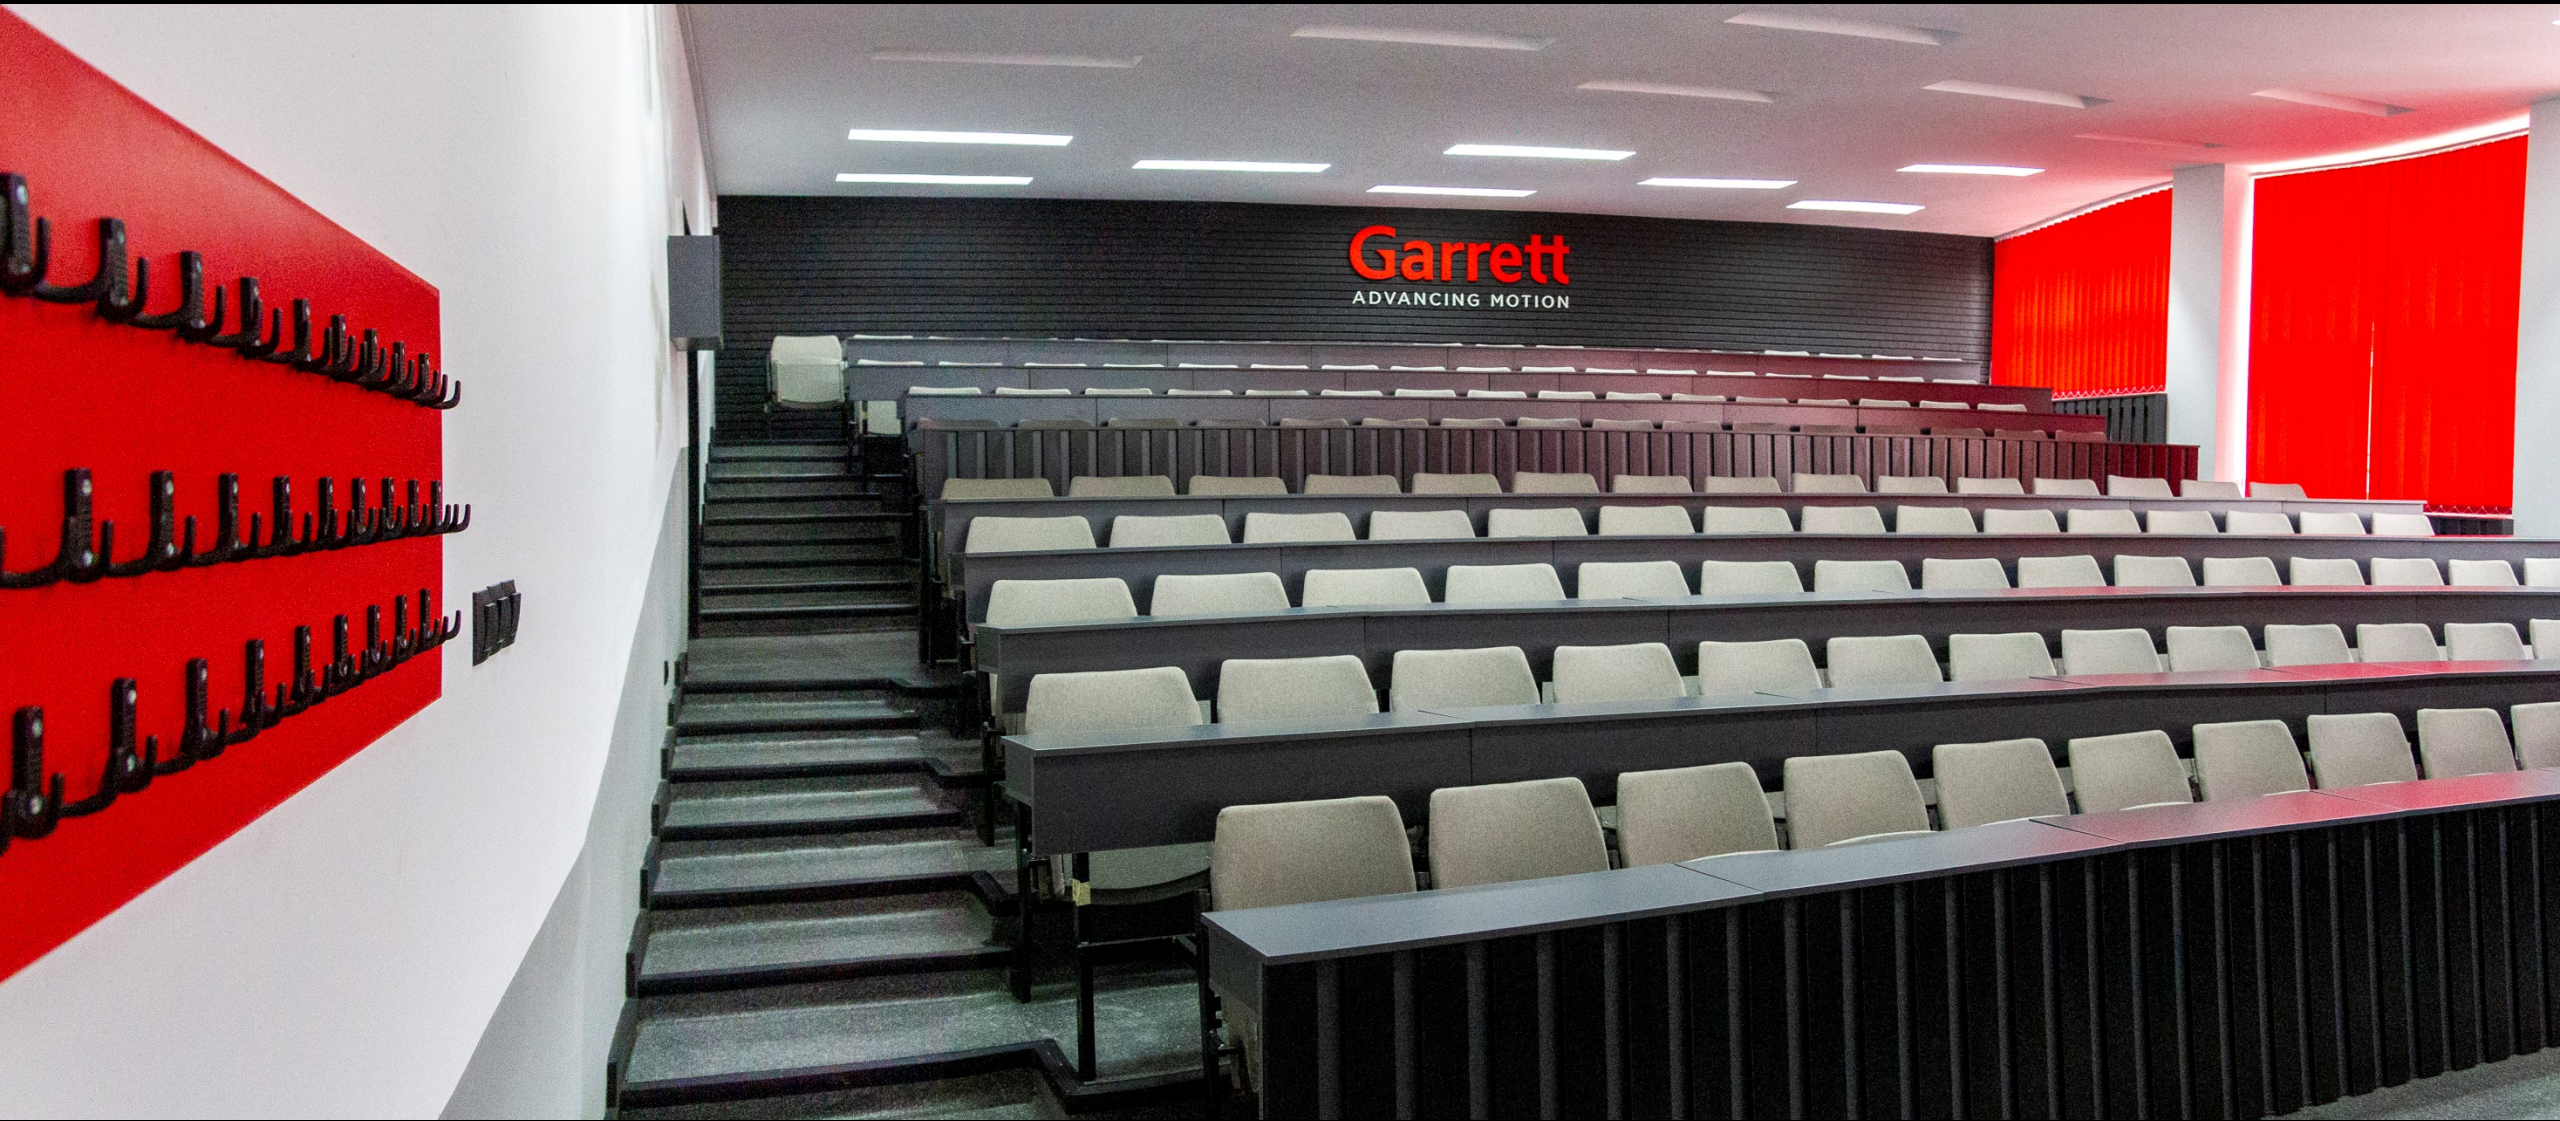

Parteneriat ASE - Garrett Motion

Garrett
ADVANCING MOTION

A photograph of a modern lecture hall or auditorium. The room features rows of tiered seating with light-colored upholstered chairs and dark wood desks. The back wall is dark wood-paneled and features the 'Garrett' logo in large orange letters, with the tagline 'ADVANCING MOTION' in white below it. The ceiling has recessed rectangular lighting fixtures. A bright orange curtain is visible on the right side of the stage area.